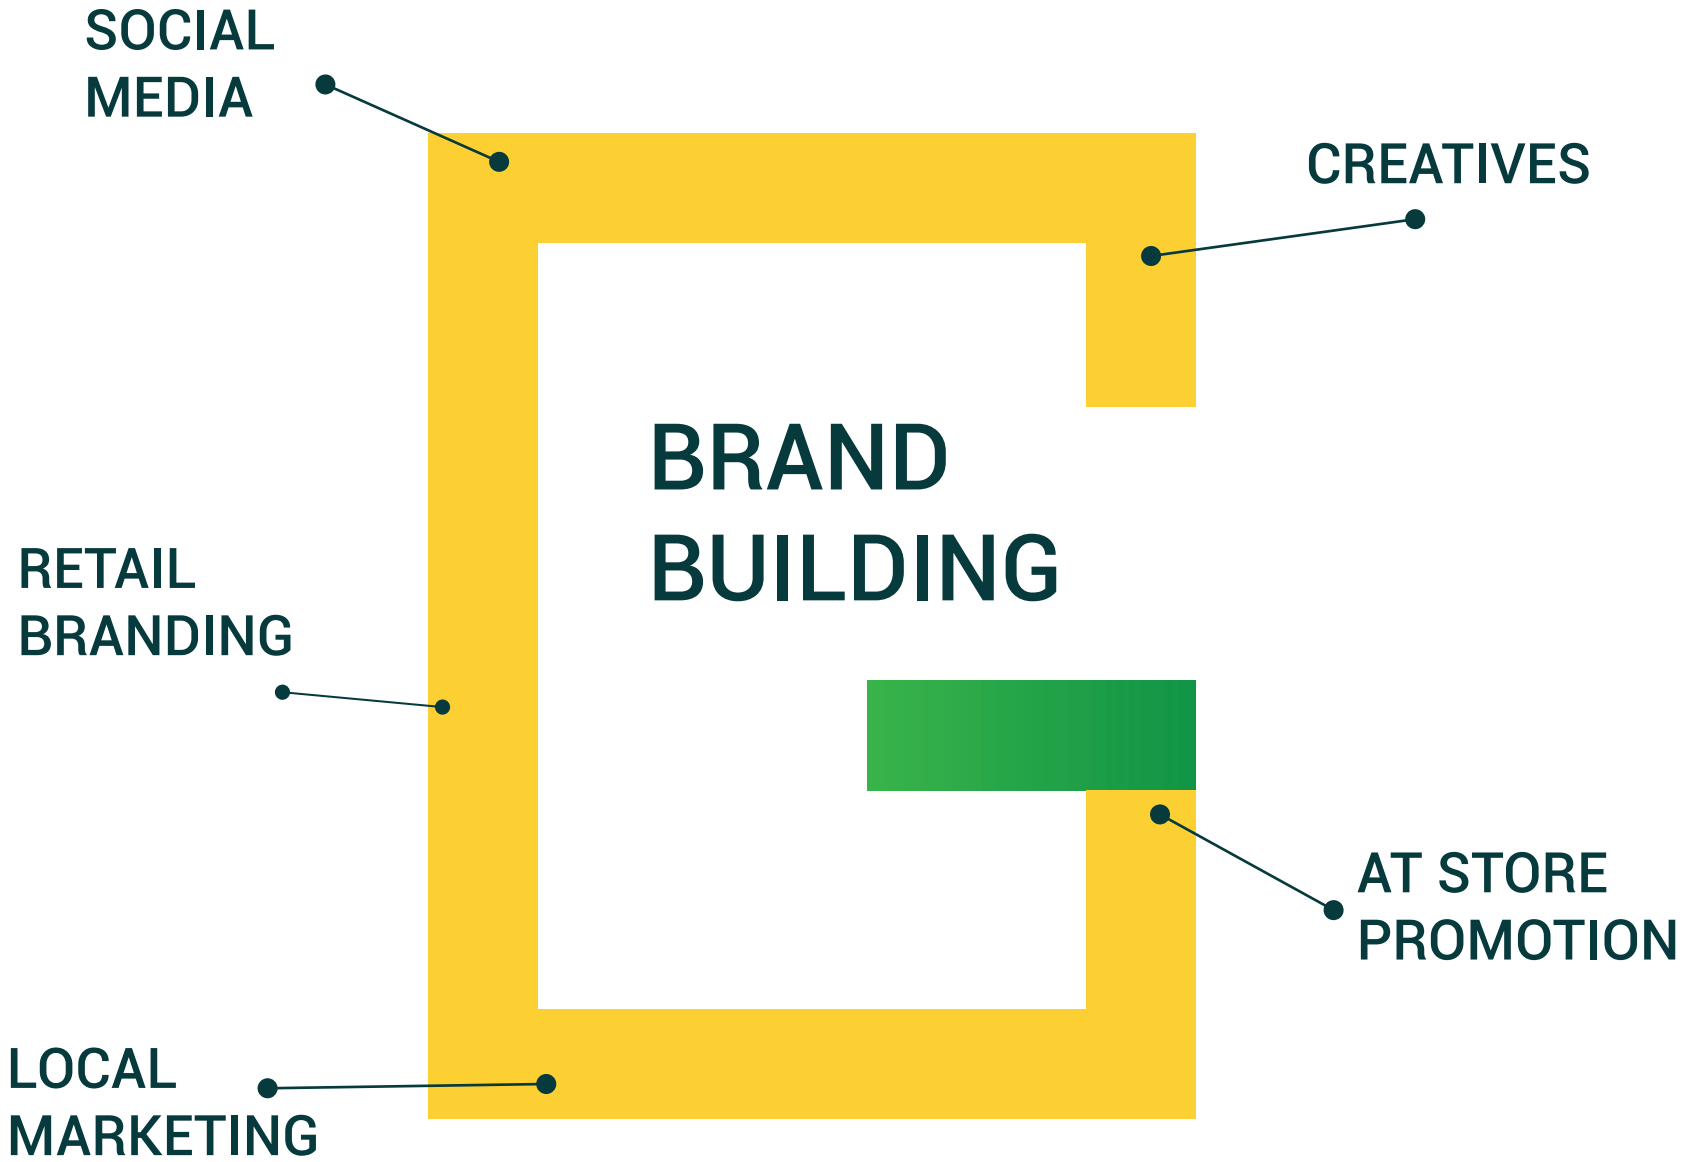

**360° PARTNER
MARKETING
AND
COMMUNICATION**

GREEN FLAG

CREATIVES

Pole Board Design

Directional Board Design

No Parking Board Design

Lit Board Design

SOCIAL MEDIA